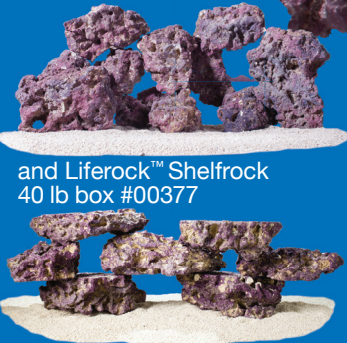

# Belize Branch

20 lb box Part #00384

Also look for LifeRock™  
40 lb box #00376  
20 lb box #25376

and LifeRock™ Shelfrock  
40 lb box #00377

# UNBELIEZABLE!

Don't just put rocks in your tank, ROCK YOUR REEF with LifeRock™ "Belize Branch"! Spectacular branches make a reef tank go from nice to WOW! LifeRock™ Belize Branch fills an aquarium, but leaves open more area for fish and inverts to display. Amazing porosity, incredible biological performance (drops ammonia like real live rock), and unsurpassed realism make LifeRock™ the best and most cost effective rock choice for any aquarist.