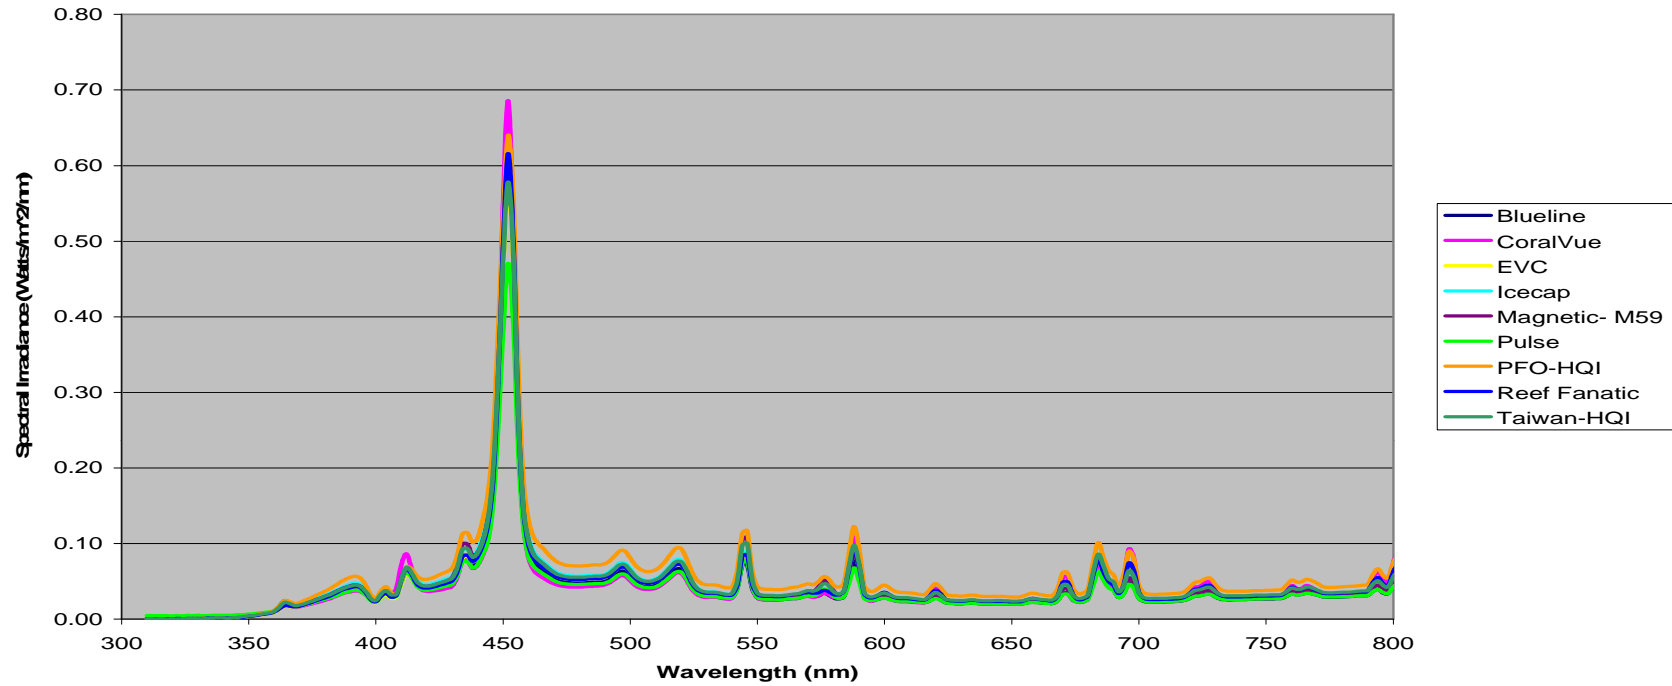

Coralvue 400W 14000K - All Ballasts

Ballast	Power	Input Volts	Input Amp	PPFD	CCT	Efficiency
	Watts					PPFD/Watt
Magnetic	444	121.3	3,98	78.2	0	0.1761
Pulse	422	123.0	3,93	64.0	0	0.1517
HQI	517	121.1	5,52	96.6	0	0.1868
ReefFan	425	121.3	3,64	76.5	0	0.1800
EVC	418	121.3	3,58	75.4	0	0.1804
Icecap	421	120.5	3,59	79.0	0	0.1876
CoralVue	452	121.4	3,84	72.7	0	0.1608
Taiwan-HQI	456	121.9	3,97	78.9	0	0.1730
Blueline	383	121.1	3,30	68.3	0	0.1783