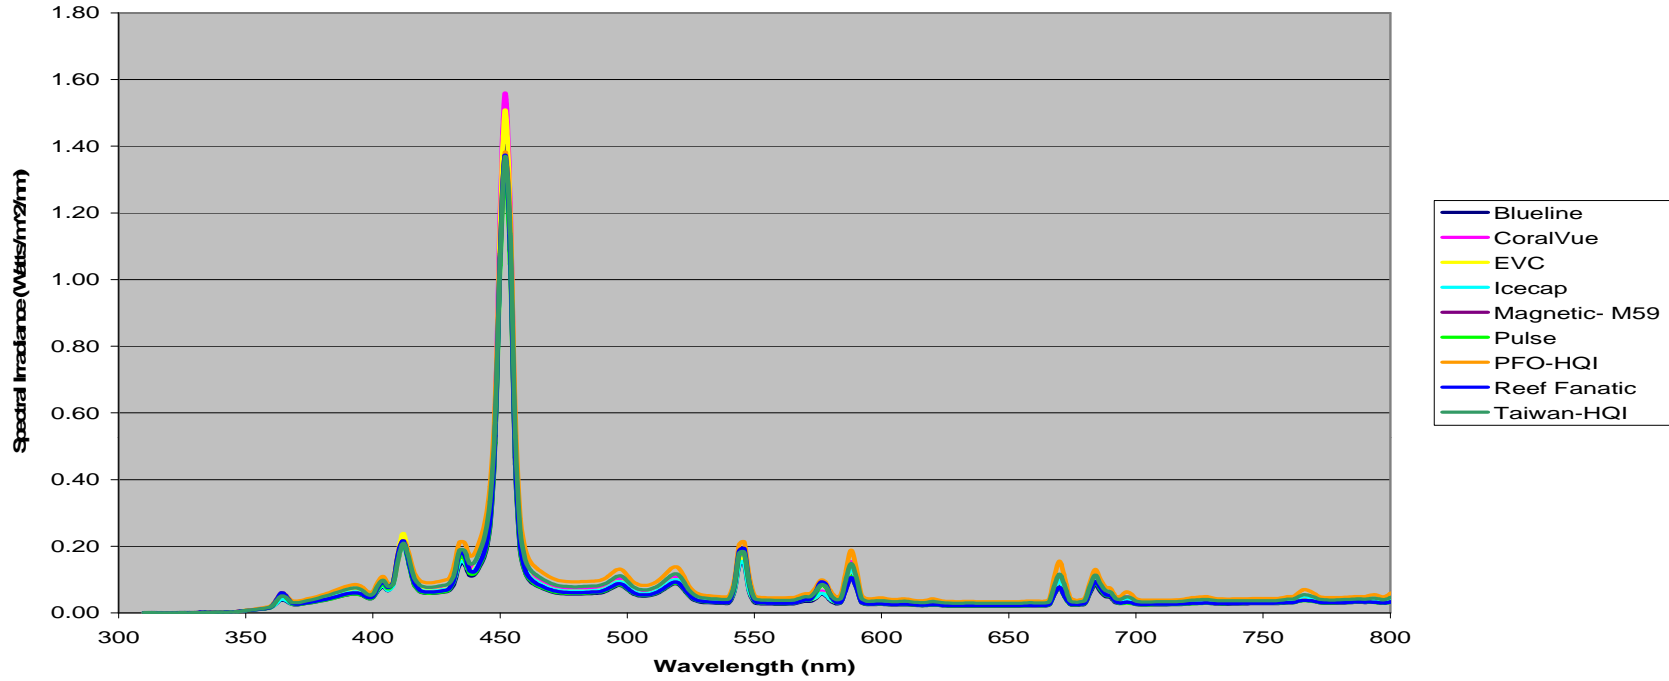

Coralvue 400W 20000K - All Ballasts

Ballast	Power	Input Volts	Input Amp	PPFD	CCT	Efficiency
	Watts					PPFD/Watt
Magnetic	425	122.5	3,82	110.3	0	0.2595
Pulse	405	123.1	3,89	106.1	0	0.2620
HQI	532	121.6	5,40	146.9	0	0.2761
ReefFan	423	121.0	3,63	108.7	0	0.2570
EVC	417	120.9	3,57	117.1	0	0.2808
Icecap	418	121.8	3,53	112.7	0	0.2696
CoralVue	447	120.6	3,82	125.2	0	0.2801
Taiwan-HQI	458	120.8	3,98	128.6	0	0.2808
Blueline	383	120.1	3,31	104.0	0	0.2715