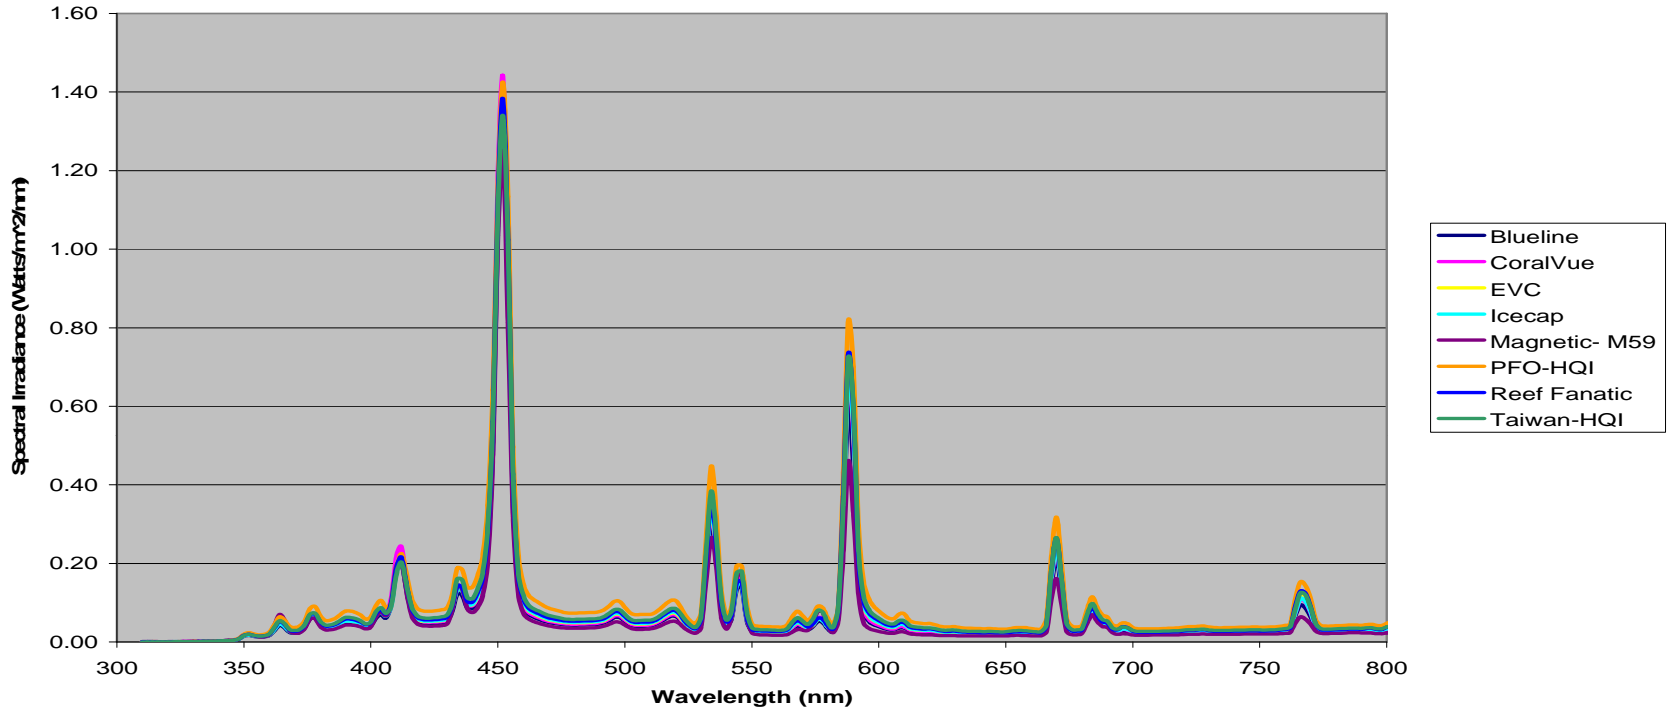

Coralvue ReefLux 250W Mogul 10000K - All Ballasts

| Ballast | Power | Input Volts | Input Amp | PPFD | CCT | Efficiency |
|----------|-------|-------------|-----------|-------|-------|------------|
| | Watts | | | | | PPFD/Watt |
| Magnetic | 245 | 121.4 | 2,63 | 70.6 | 17060 | 0.2882 |
| Icecap | 253 | 122.4 | 2,31 | 86.1 | 15953 | 0.3403 |
| Blueline | 252 | 122.2 | 2,15 | 82.2 | 14953 | 0.3262 |
| HQI | 335 | 122.0 | 2,95 | 113.9 | 10093 | 0.3400 |
| ReefFan | 257 | 122.2 | 2,21 | 94.1 | 12422 | 0.3661 |
| EVC | 272 | 122.2 | 2,32 | 90.17 | 10118 | 0.3315 |

Coralvue ReefLux 400W Mogul 10000K - All Ballasts

| Ballast | Power | Input Volts | Input Amp | PPFD | CCT | Efficiency |
|------------|-------|-------------|-----------|-------|-----|------------|
| | Watts | | | | | PPFD/Watt |
| Magnetic | 395 | 122.0 | 3,64 | 101.5 | 0 | 0.2570 |
| HQI | 535 | 121.6 | 5,22 | 170.9 | 0 | 0.3194 |
| ReefFan | 425 | 121.6 | 3,64 | 137.2 | 0 | 0.3228 |
| EVC | 418 | 121.7 | 3,57 | 130.3 | 0 | 0.3117 |
| Icecap | 417 | 121.6 | 3,52 | 129.2 | 0 | 0.3098 |
| CoralVue | 437 | 121.6 | 3,74 | 127.3 | 0 | 0.2913 |
| Taiwan-HQI | 458 | 122.0 | 4,02 | 143.8 | 0 | 0.3140 |
| Blueline | 381 | 122.6 | 3,22 | 115.5 | 0 | 0.3031 |