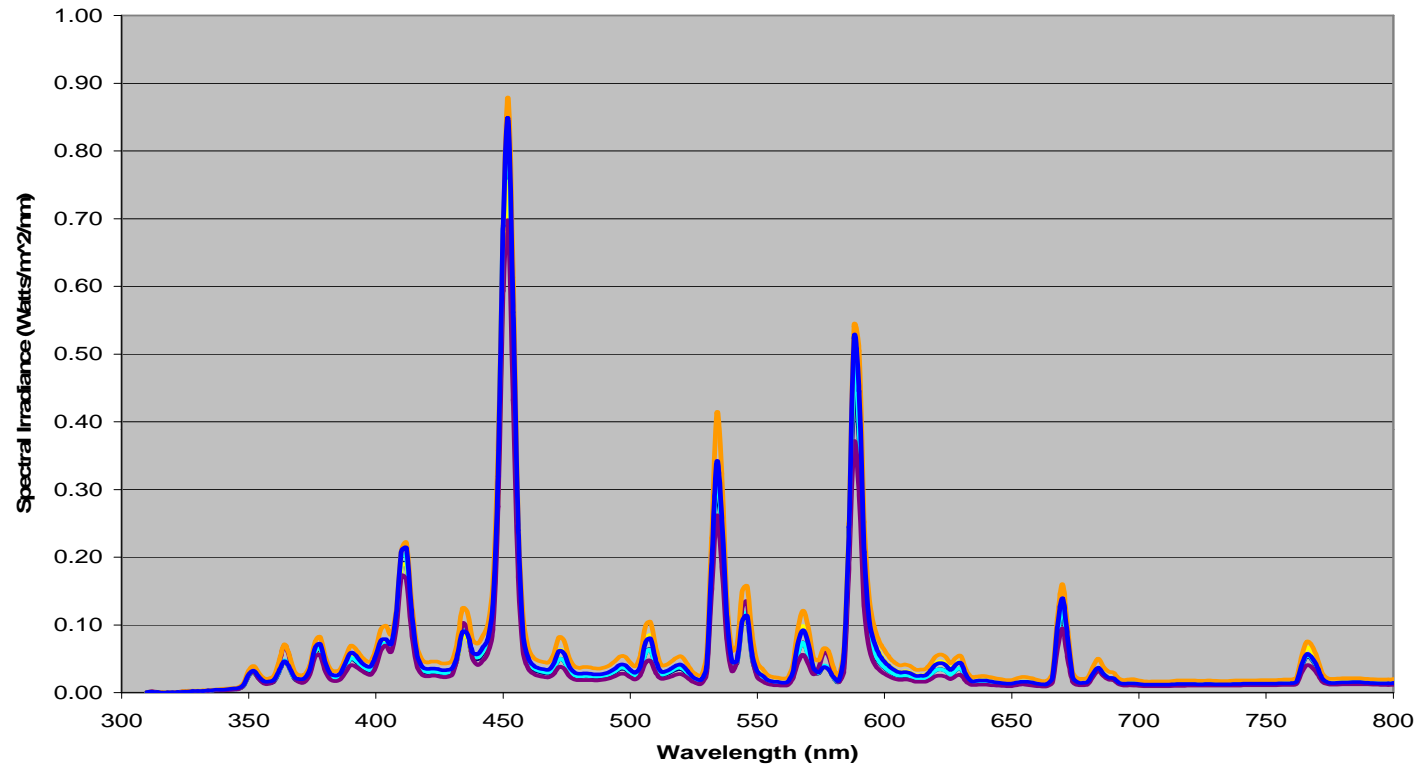

Coralvue ReefLux 250W Mogul 10000K - All Ballasts

| Ballast | Power | Input Volts | Input Amp | PPFD | CCT | Efficiency |
|----------|-------|-------------|-----------|-------|-------|------------|
| | Watts | | | | | PPFD/Watt |
| Magnetic | 245 | 121.4 | 2,63 | 70.6 | 17060 | 0.2882 |
| Icecap | 253 | 122.4 | 2,31 | 86.1 | 15953 | 0.3403 |
| Blueline | 252 | 122.2 | 2,15 | 82.2 | 14953 | 0.3262 |
| HQI | 335 | 122.0 | 2,95 | 113.9 | 10093 | 0.3400 |
| ReefFan | 257 | 122.2 | 2,21 | 94.1 | 12422 | 0.3661 |
| EVC | 272 | 122.2 | 2,32 | 90.17 | 10118 | 0.3315 |