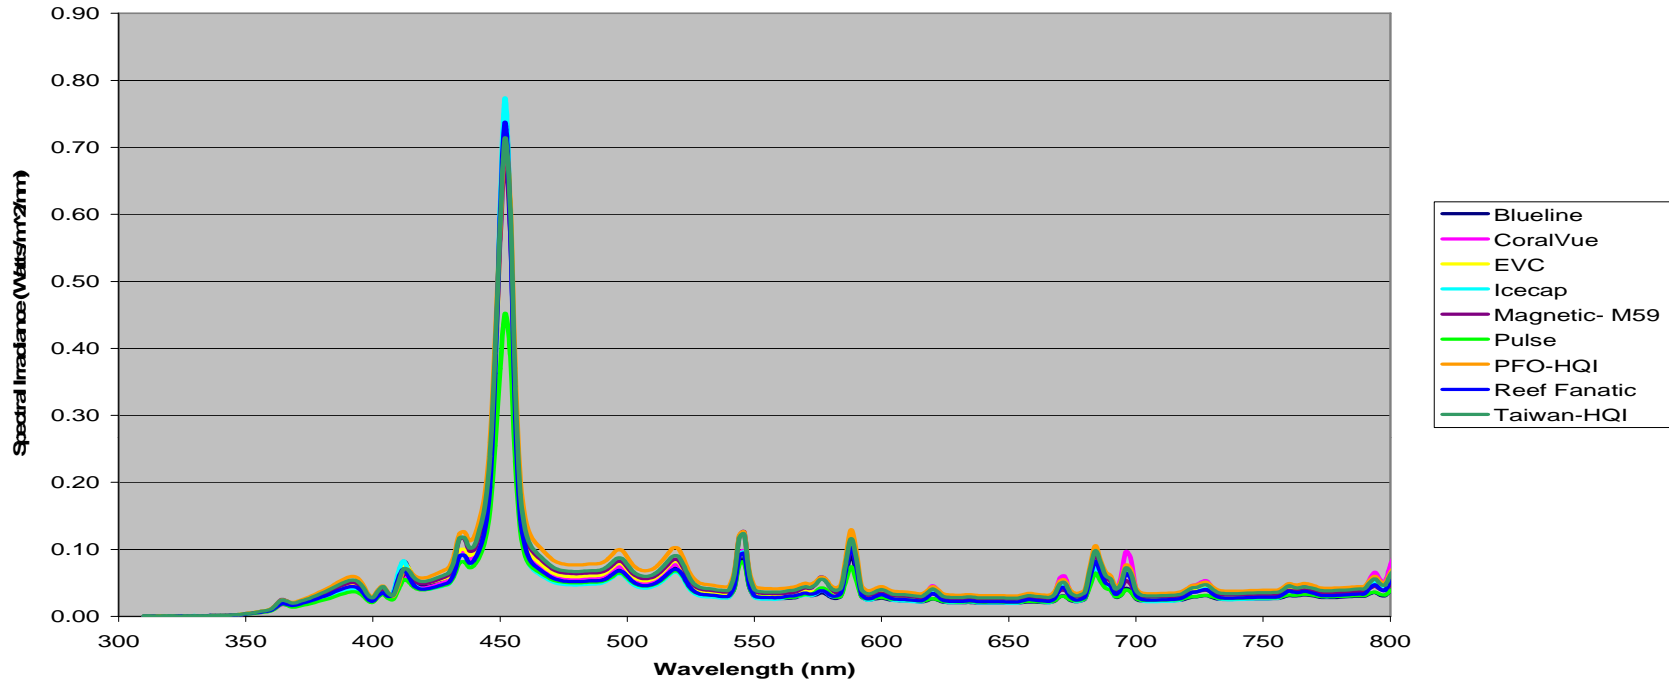

Coralvue 400W Mogul 10000K - All Ballasts

Ballast	Power	Input Volts	Input Amp	PPFD	CCT	Efficiency
	Watts					PPFD/Watt
Magnetic	445	121.8	3,96	88.0	0	0.1978
Pulse	426	123.1	3,93	66.2	0	0.1554
HQI	508	121.7	5,57	102.5	0	0.2018
ReefFan	425	123.4	3,59	78.3	0	0.1842
EVC	419	122.8	3,58	84.9	0	0.2026
Icecap	412	122.0	3,47	76.0	0	0.1845
CoralVue	452	122.6	3,81	85.3	0	0.1887
Taiwan-HQI	465	122.9	4,04	93.8	0	0.2017
Blueline	384	123.2	3,23	75.9	0	0.1977